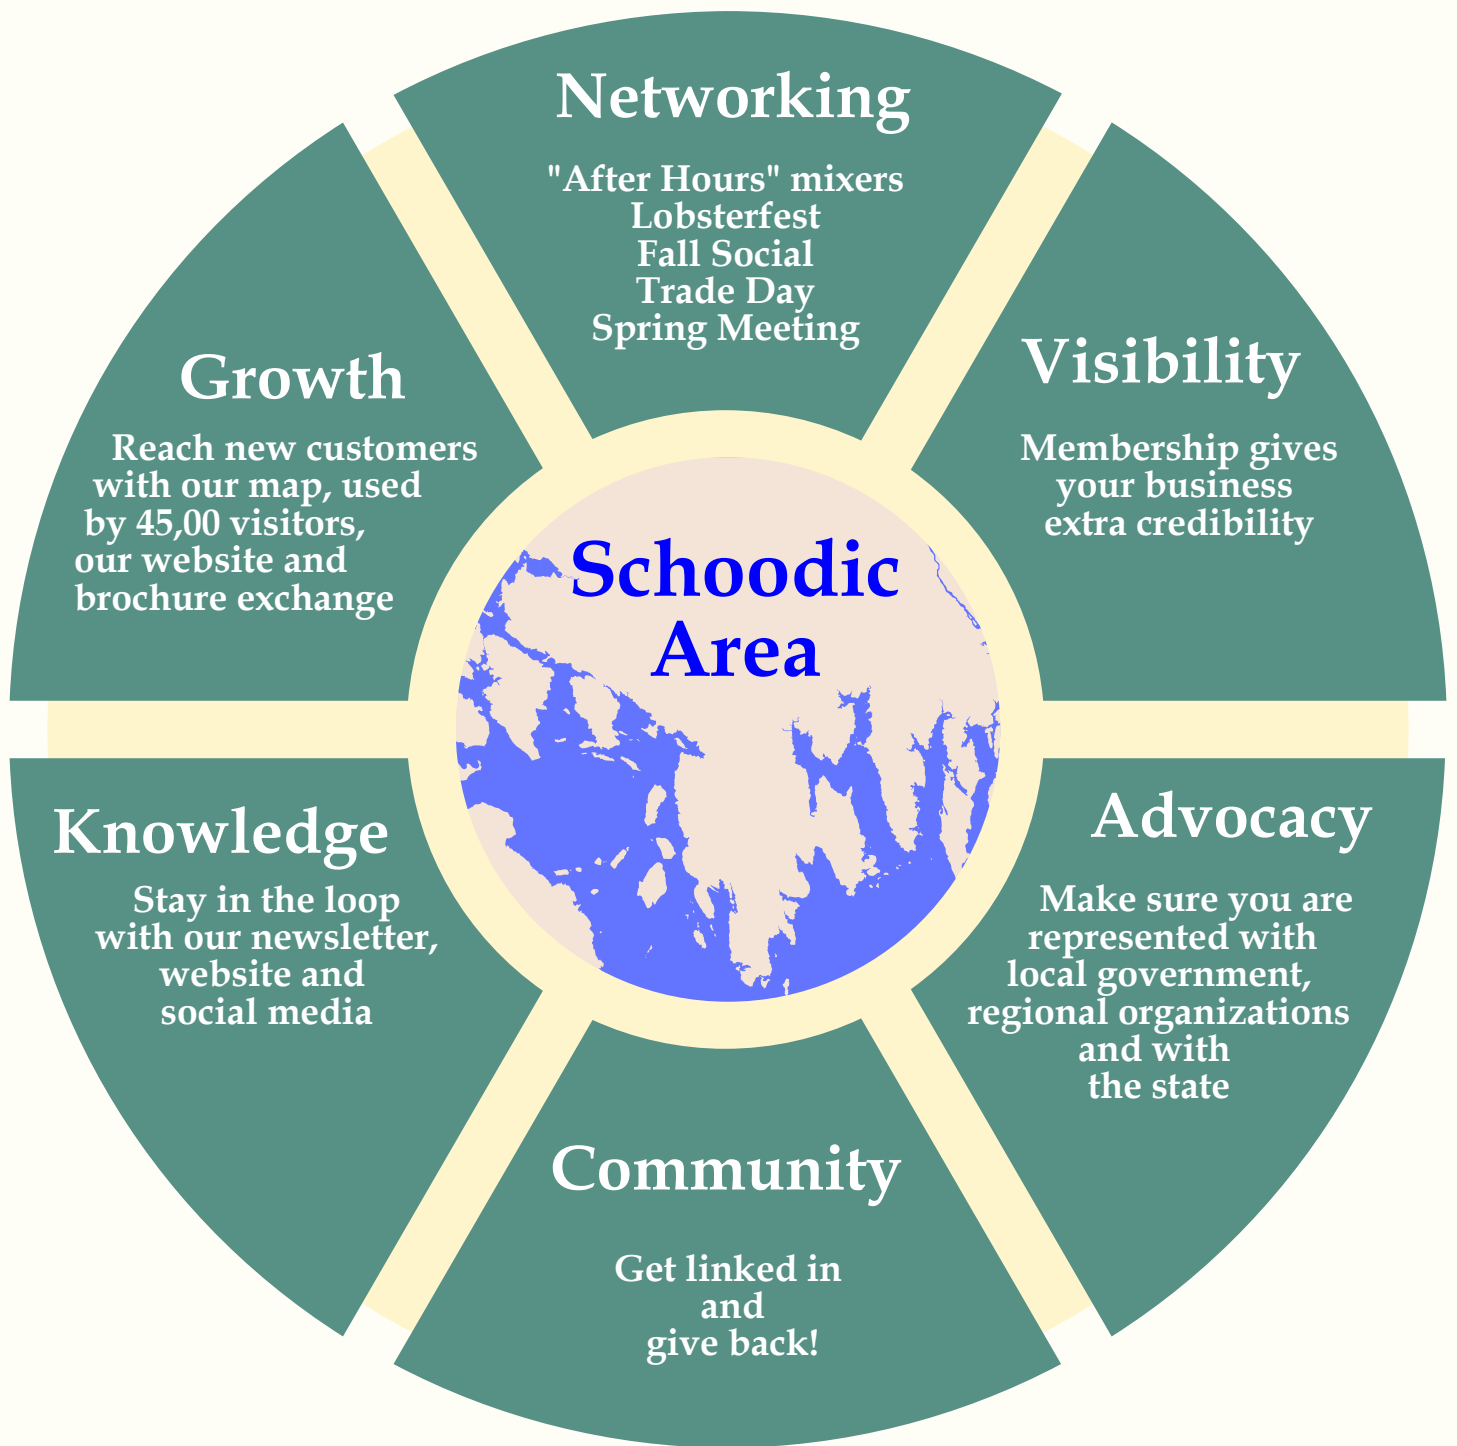

# What can the Chamber of Commerce do for you?

**Join the Schoodic Area Chamber of Commerce (SACC)**

[schoodicchamber.com](http://schoodicchamber.com)  
[schoodic.chamber.commerce@gmail.com](mailto:schoodic.chamber.commerce@gmail.com)  
SACC, PO Box 381, Winter Harbor, ME 04693